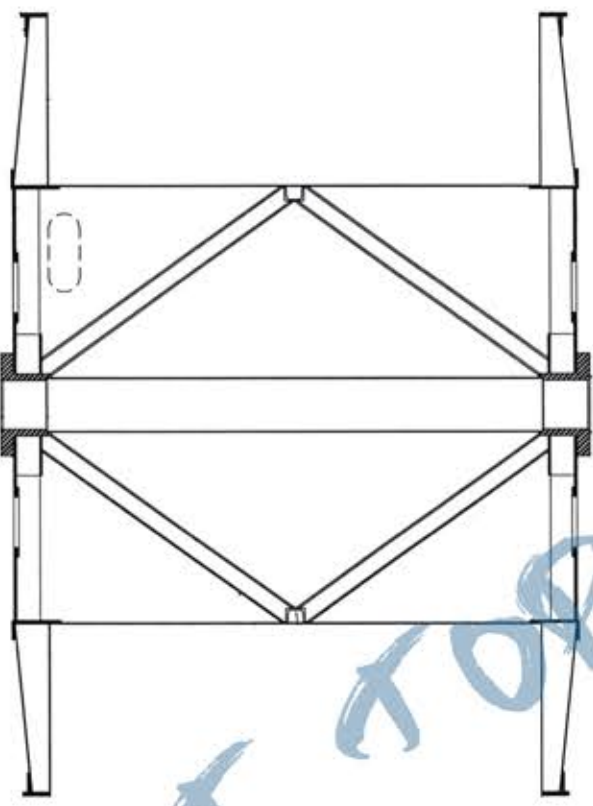

Collapsible bobbin

Better Reels, Better Solutions

Maximum versatility

Minimum costs

LINTTOP

Wire & Cable Resolution

- 1. WELDED ONE PIECE REELS
- 2. KNOCKDOWN REELS
- 3. DIN standard ,Custom Sizes
- 4. COMPETITIVE PRICING
- 5. GLOBAL CUSTOMER BASE
- 6. MINIMUM LEAD TIME
- 7. REUSABLE & EASY HANDLING
- 8. OVER 20 YEARS IN BUSINESS

LINTTOP

Wire & Cable Resolution

Easy for lifting and transport
Take apart with bolts.
Lower shipping/storage cost

Triple E is here!

Easy assembly/Disassembly
Drawings & instructions are provided
Experienced technician is available.

Easy and prompt after-sale service
7*24h technical support
Better quality, longer service life

Dimension either according to customer's specifications
or GB4004-83、JB/T8997.4-1999、DIN46397 standard.
A pressed steel process.