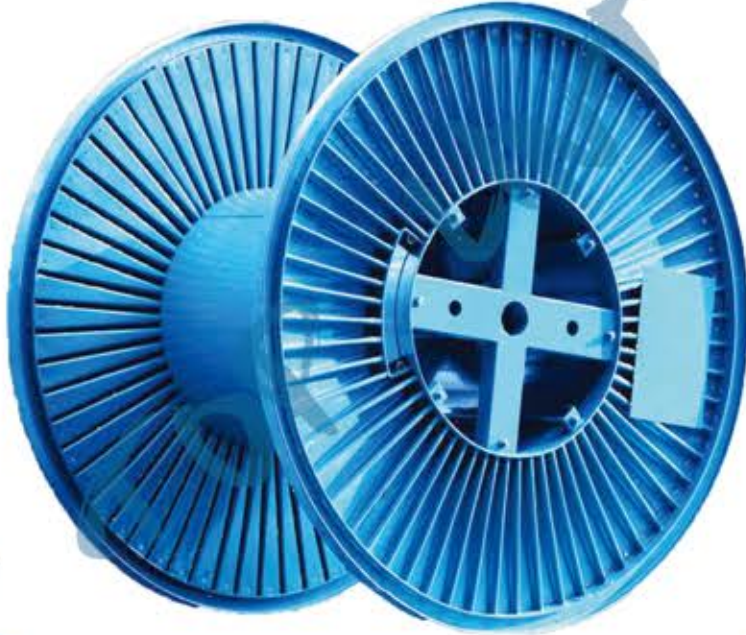

Collapsible bobbin

Better Reels, Better Solutions

Maximum versatility

Minimum costs

LINTTOP

Wire & Cable Resolution

- 1. WELDED ONE PIECE REELS
- 2. KNOCKDOWN REELS
- 3. DIN standard ,Custom Sizes
- 4. COMPETITIVE PRICING
- 5. GLOBAL CUSTOMER BASE
- 6. MINIMUM LEAD TIME
- 7. REUSABLE & EASY HANDLING
- 8. OVER 20 YEARS IN BUSINESS

LINTTOP

Wire & Cable Resolution

Easy for lifting and transport
Take apart with bolts.
Lower shipping/storage cost

Triple E is here!

Easy assembly/Disassembly
Drawings & instructions are provided
Experienced technician is available.