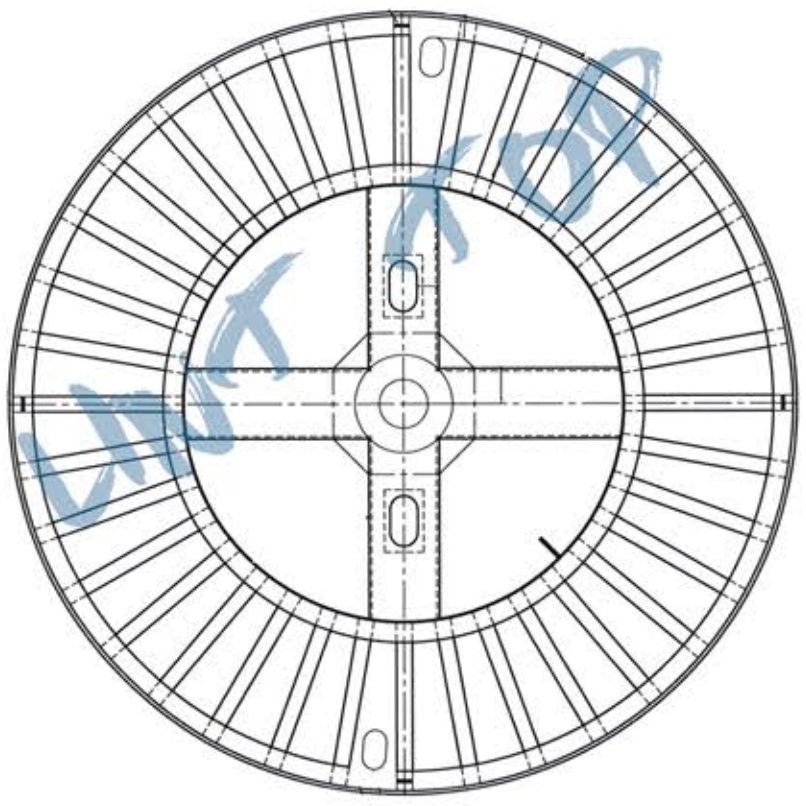

Collapsible bobbin

Better Reels, Better Solutions

Maximum versatility

Minimum costs

LINTTOP

Wire & Cable Resolution

- 1. WELDED ONE PIECE REELS
- 2. KNOCKDOWN REELS
- 3. DIN standard ,Custom Sizes
- 4. COMPETITIVE PRICING
- 5. GLOBAL CUSTOMER BASE
- 6. MINIMUM LEAD TIME
- 7. REUSABLE & EASY HANDLING
- 8. OVER 20 YEARS IN BUSINESS

Easy and prompt after-sale service
7*24h technical support
Better quality, longer service life

Dimension either according to customer's specifications
or GB4004-83、JB/T8997.4-1999、DIN46397 standard.
A pressed steel process.